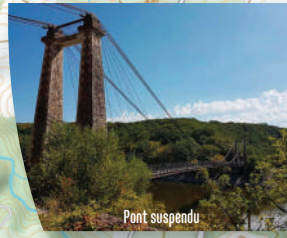

This route crosses the Combraille and its large fields. This typical landscape between plateaus and faults gave its name to this area. The route is quite long but it is ok for mountain bikers of average level. The difficulties are scattered with a few steep climbs and 2 beautiful descents.

Couleur balisage : rouge

Téléchargez ce parcours en scannant ce qr code >

0 1 2 km

© JBCARTO - www.jbcarto.com

Pont suspendu

Évaux-les-Bains

D19

D915